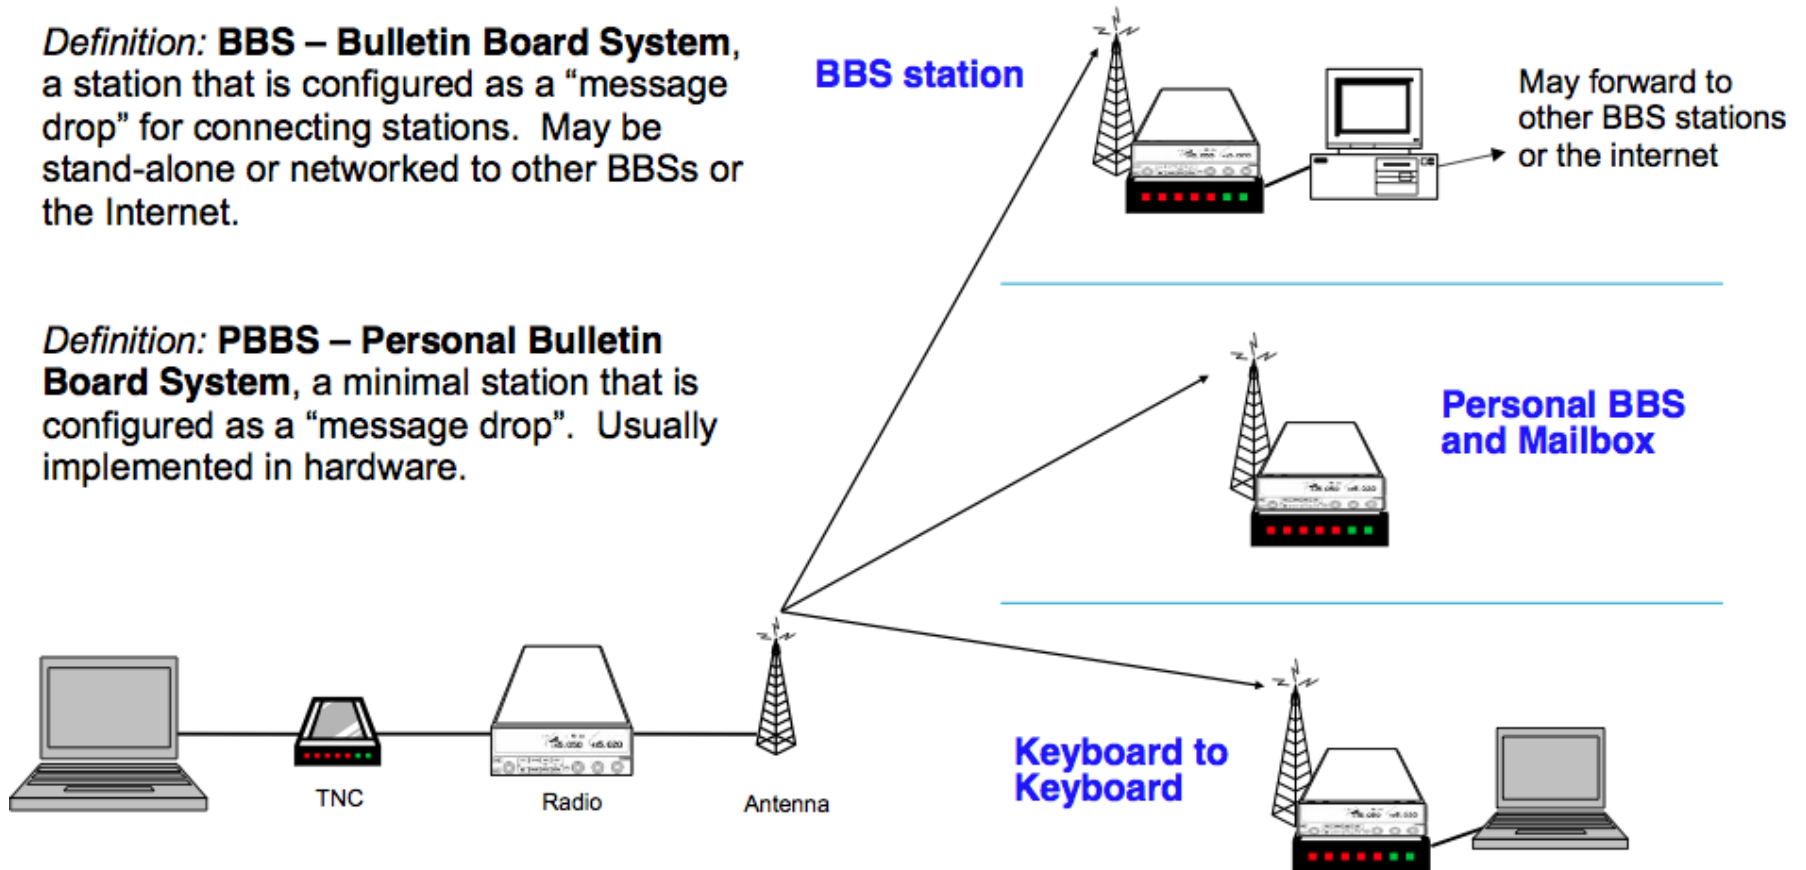

What is Packet Radio?

- Amateur Packet Radio is one of many digital modes that Hams can use to build wireless computer networks
- Packet establishes a “private connection” between two stations while sharing a frequency with other stations
- Packet can use Bulletin Board Systems (BBSs) for dropping off and retrieving messages between users
- You can take advantage of packet nodes to connect to distant stations

How Packet Radio Works

- Packet Radio uses the AX.25 protocol
- Sends packets (an envelope + payload)

- Envelope contains the header at the beginning and a checksum at end
- Header contains addressing information (to, from)
- Checksum determines if packet is ***error-free***
- Payload contains the data to be sent

Packet – Making Connections...

Definition: BBS – Bulletin Board System, a station that is configured as a “message drop” for connecting stations. May be stand-alone or networked to other BBSs or the Internet.

Definition: PBBS – Personal Bulletin Board System, a minimal station that is configured as a “message drop”. Usually implemented in hardware.

Advantages of Packet Radio?

- Messages sent to a BBS can be stored and forwarded throughout connected BBS networks.
- The recipient does not need to be on-line to get the message, meaning that messages can be retrieved at the recipient's convenience. *This can save computer's battery power.*