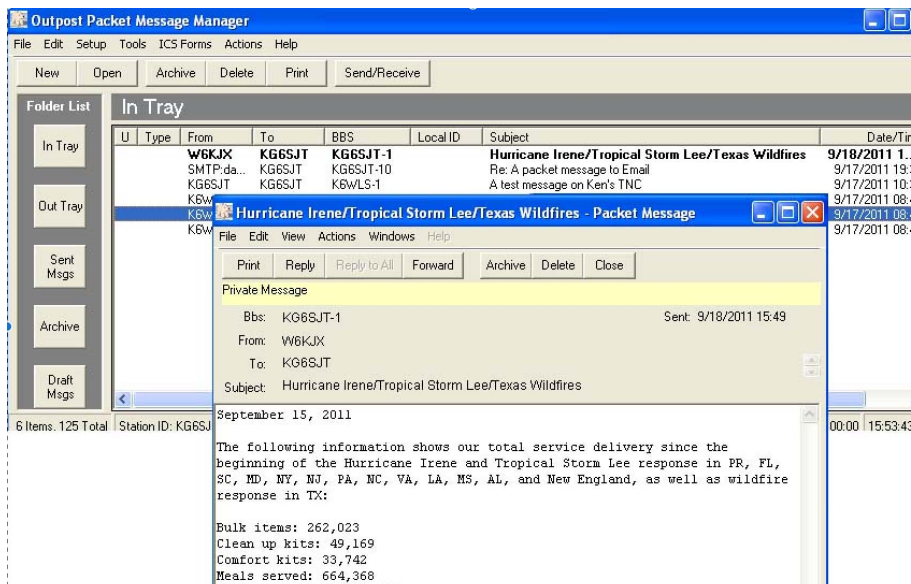

Outpost PM & Winlink Express

- Both Outpost PM and Winlink Express
  - Have a familiar **Email Program** look...